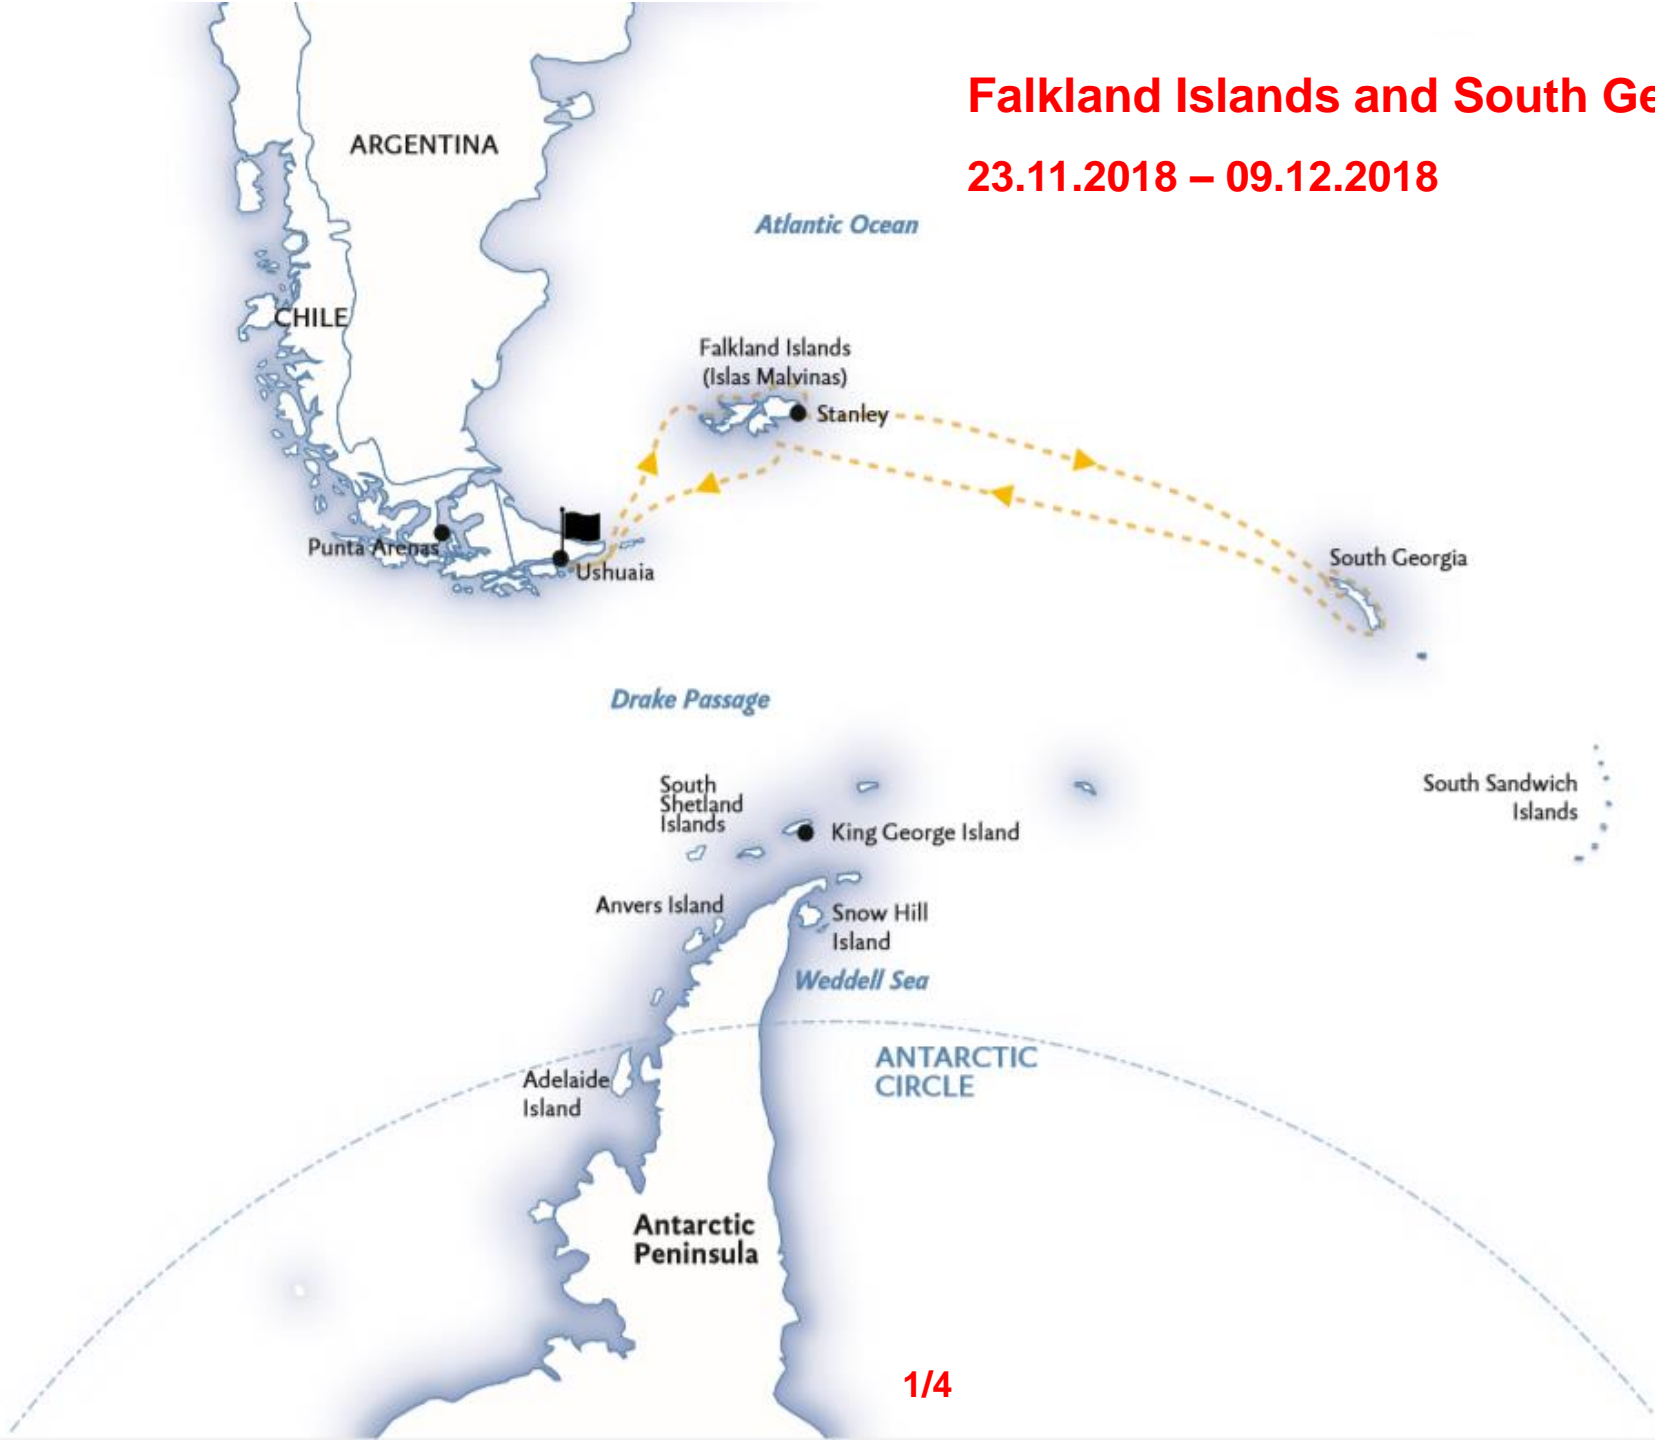

# Falkland Islands and South Georgia

23.11.2018 – 09.12.2018

# FALKLAND ISLANDS (ISLAS MALVINAS)

The Leader in Polar Adventures

from Shag Rocks

## SOUTH GEORGIA

*Scotia Sea*

1. King Haakon Bay - Peggotty Bluff
2. King Haakon Bay - Briggs Glacier
3. Elsehul
4. Salisbury Plain
5. St. Andrews Bay
6. Fortuna Bay & Shackleton Walk
7. Stromness Harbour
8. Godthul & Scotia Swim
9. Grytviken
10. Gold Harbour
11. Cooper Bay
12. Drygalski Fjord

## TIERRA DEL FUEGO

1. Ushuaia, Argentina

to/from  
FALKLAND ISLANDS  
(ISLAS MALVINAS)

The Leader in Polar Adventures