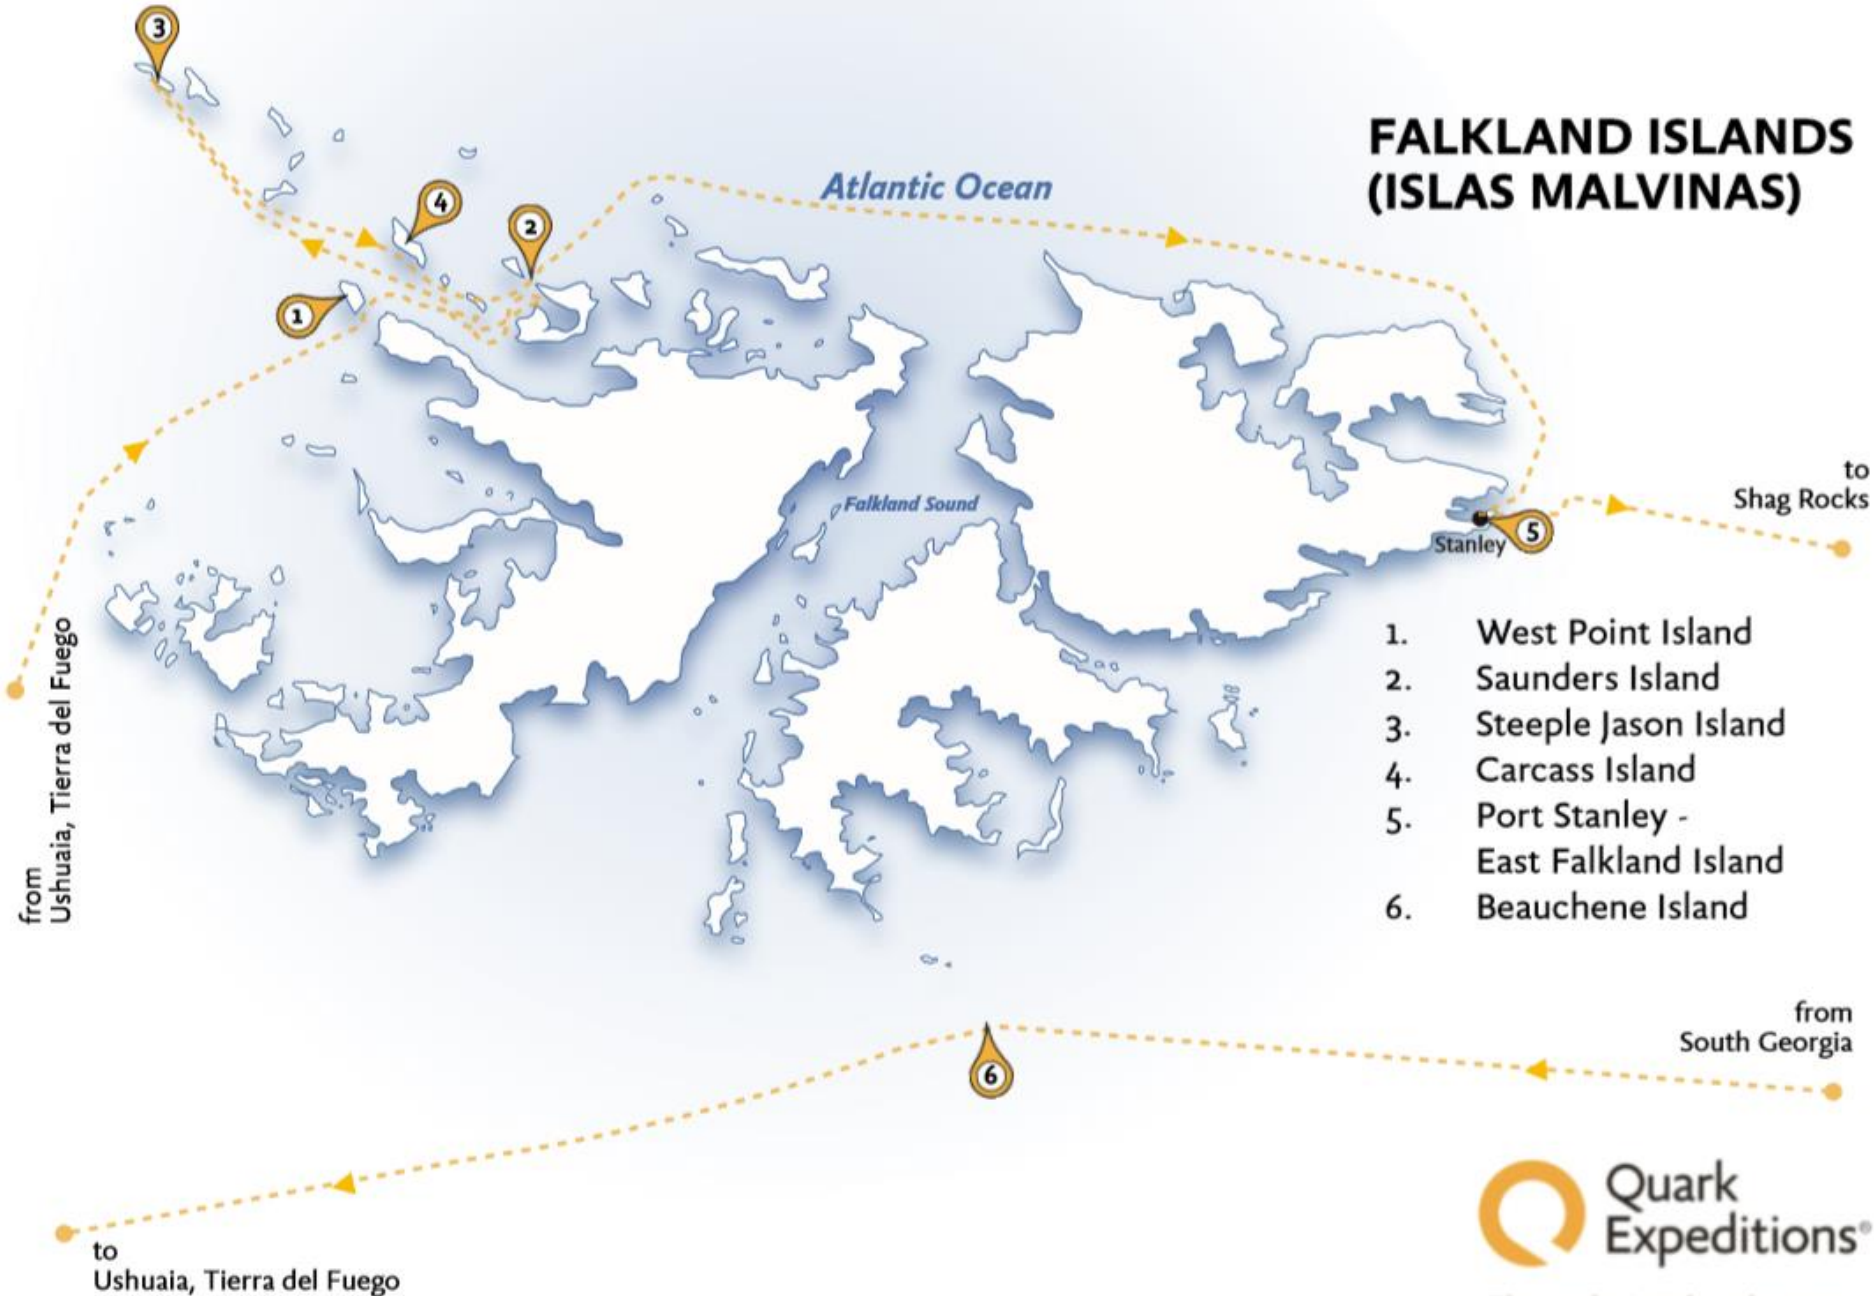

# Falkland Islands and South Georgia

23.11.2018 – 09.12.2018

# FALKLAND ISLANDS (ISLAS MALVINAS)

The Leader in Polar Adventures

from Shag Rocks

## SOUTH GEORGIA

*Scotia Sea*

1. King Haakon Bay - Peggotty Bluff
2. King Haakon Bay - Briggs Glacier
3. Elsehul
4. Salisbury Plain
5. St. Andrews Bay
6. Fortuna Bay & Shackleton Walk
7. Stromness Harbour
8. Godthul & Scotia Swim
9. Grytviken
10. Gold Harbour
11. Cooper Bay
12. Drygalski Fjord

## TIERRA DEL FUEGO

1. Ushuaia, Argentina

to/from  
FALKLAND ISLANDS  
(ISLAS MALVINAS)

The Leader in Polar Adventures