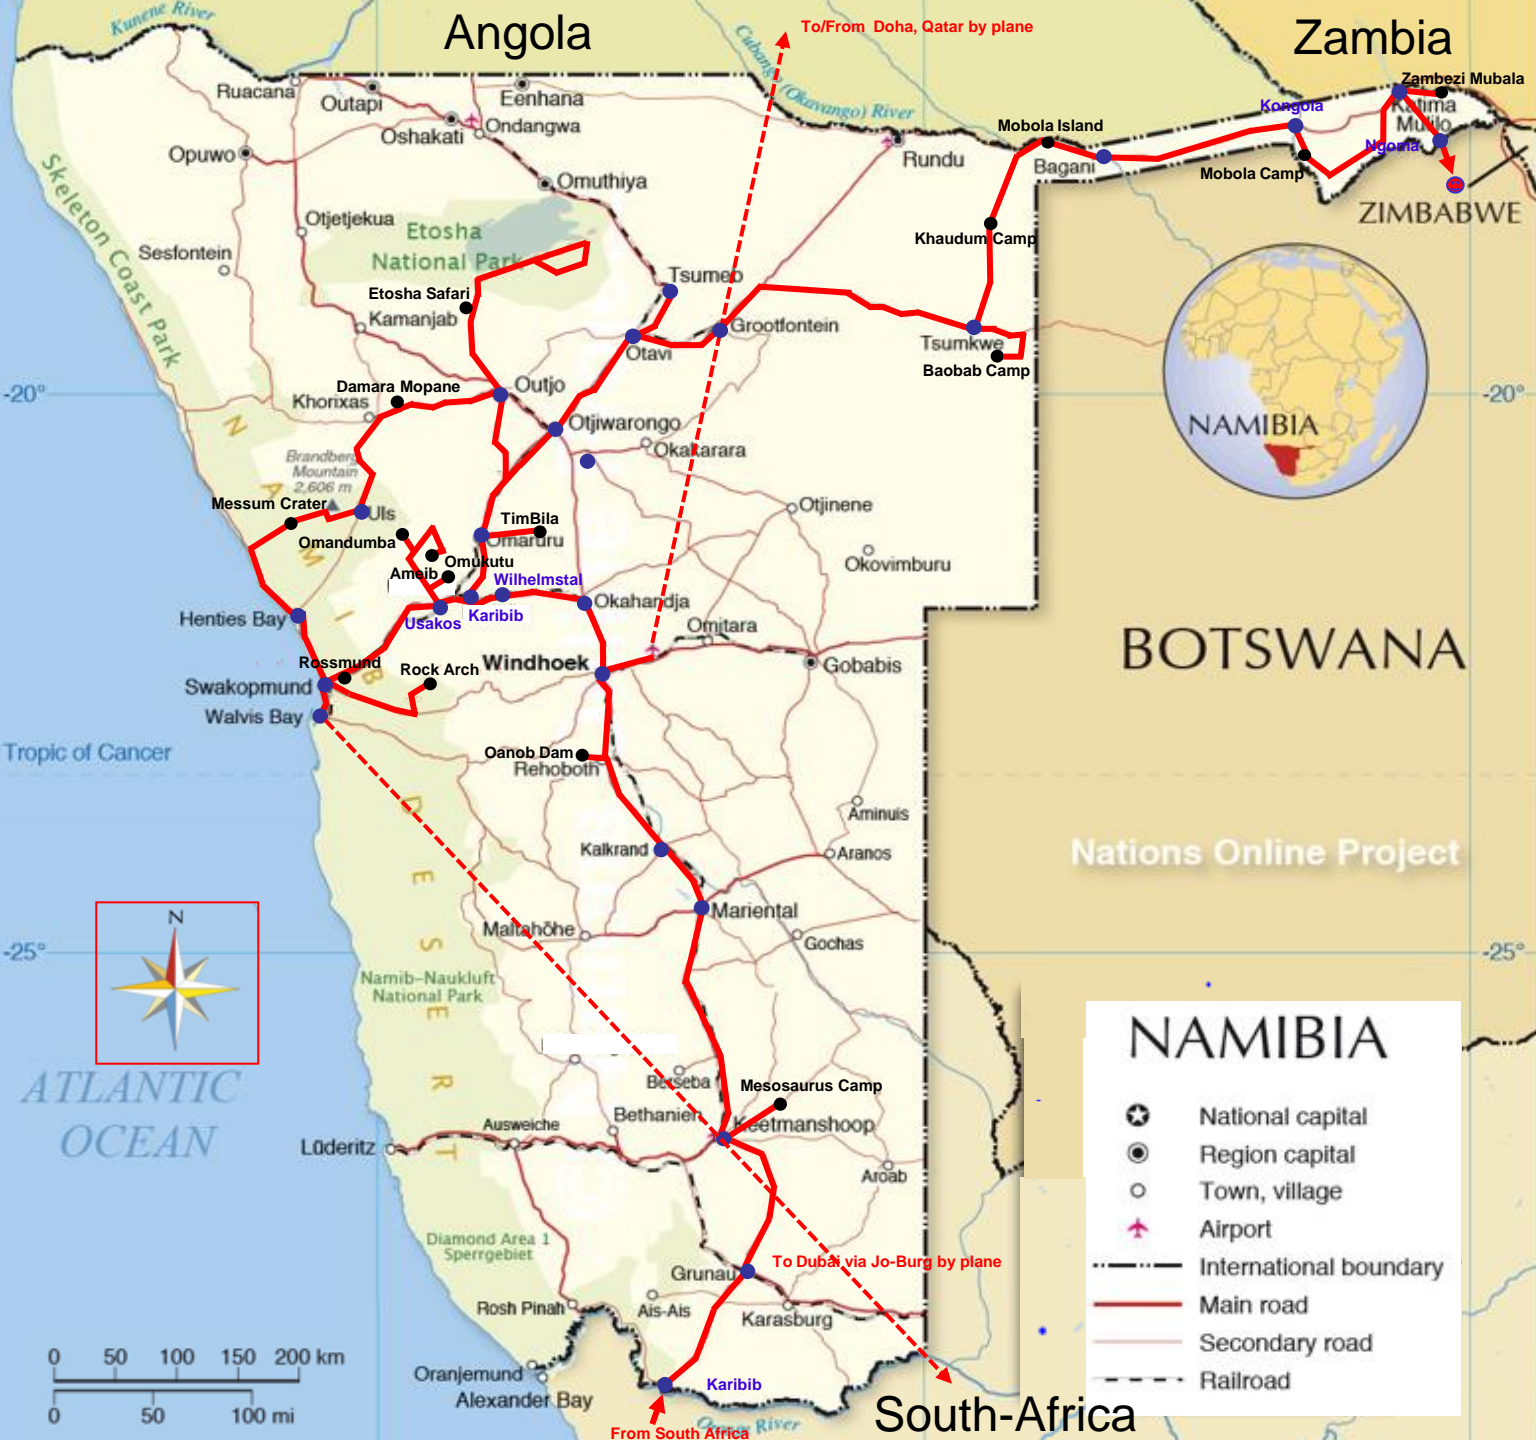

Angola

Zambia

Namibia

18.11.2023 - 15.03.2024

BOTSWANA

Nations Online Project

NAMIBIA

- ⊙ National capital
- Region capital
- Town, village
- ✈ Airport
- International boundary
- Main road
- - - Secondary road
- · - · Railroad

South-Africa

From South Africa

To Dubai via Jo-Burg by plane

To/From Doha, Qatar by plane

Tropic of Cancer

ATLANTIC OCEAN